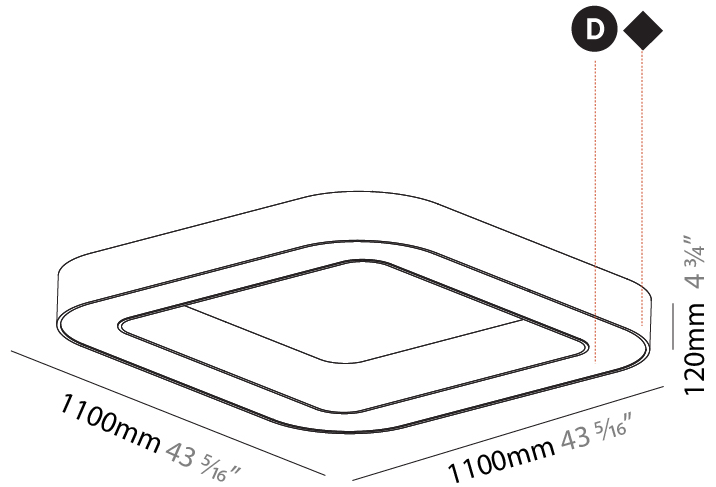

GENERAL

Series: Glorious
Subseries: Glorious Quantum
Brand: Prolight
Division: Architectural
Mounting Type: Surface
Mounting Location: Ceiling
Subcategory: Ambient

PHYSICAL

Shape: Square
Length (mm): 1100
Length (in): 43 ⁵/₁₆"
Width (mm): 1100
Width (in): 43 ⁵/₁₆"
Height (mm): 120
Height (in): 4 ³/₄"
Light Distribution: Direct
Weight (kg): 14.2
Weight (lbs): 31.24
Diffuser: [PMMA - Opal or Micro-Prism](#)
Fixture Finish: [SSR / BKV / CWI / CRY / HAB / UFT / ITA / RUA / FTG / MYG / LOD / PUS / FRO / FUP / KIA / POP / BLS / SPG / MEY / GOH / GUM / CHC / COM / ABZ / JAG / OBR / MOS / ROR](#)
Fixture Material: Aluminum

ELECTRICAL

Lamp Type: LED (Zhaga Standard)
Input Wattage (W): 60
Total Output Wattage (W): 48 / 38.4 (3500K)
Dimming: [Non-Dimming / Phase Dimming (120Vac only) / 0-10V Dimming](#)
Driver Included: Yes
Driver Location: Integrated
Driver Type: Constant Current - 120 / 277Vac
Driver Class: Class 2
Input Voltage (V): 120 - 277
Constant Current (MA): 350 / 1200 (3500K)

LED

[Color Temperature (°K): 3000 / 3500 / 4000](#)
Max. Delivered Lumen (lm): 5540 / 5733 / 5850
CRI: >80 CRI
Efficiency (%): 65
Lamp Life (hrs): 50000

OPTICAL

RATINGS AND CERTIFICATIONS

Certified By: Certified for North American Standards
IP rating: IP20

PROJECT	_____
TYPE	_____
SPECIFIER	_____
QUANTITY	_____
DATE	_____